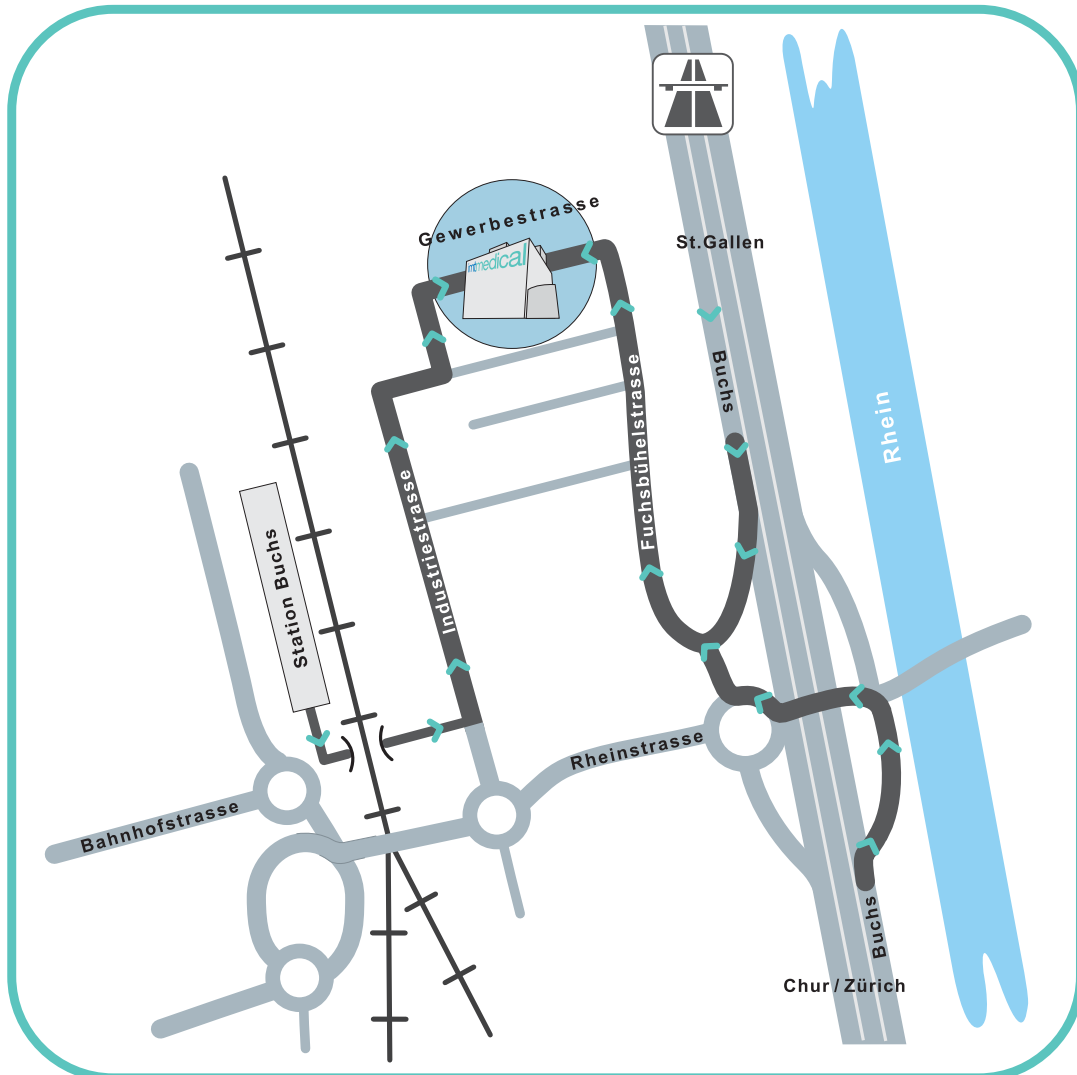

Directions to our Headquarters

imtmedical ag - Gewerbestrasse 8 - 9470 Buchs - Switzerland
Phone: +41 81 750 66 99 - Fax: +41 81 750 66 95

By car

Exit the freeway at the „Buchs“ exit. Take a right on Fuchsbühelstrasse when you reach the sign post „Industrie“. Continue straight for approx. 100 meters. Take the second left onto Gewerbestrasse. imtmedical is located in the third building on the left. Our main entrance is located on the East side of the building.

By train

Follow rail 1 southward to the tunnel. Turn left into the tunnel and follow it until you reach the opposite side. Continue straight until the next crossing and turn left on Industriestrasse. Go straight for approx. 300 meters until you reach the sign post „Fabrikstrasse“. Turn right. At the next crossing turn left and then right at the sign post „Gewerbestrasse“. imtmedical is located in the third building on the right. Our main entrance is located on the East side of the building. The walk from the train station will take approx. ten minutes.